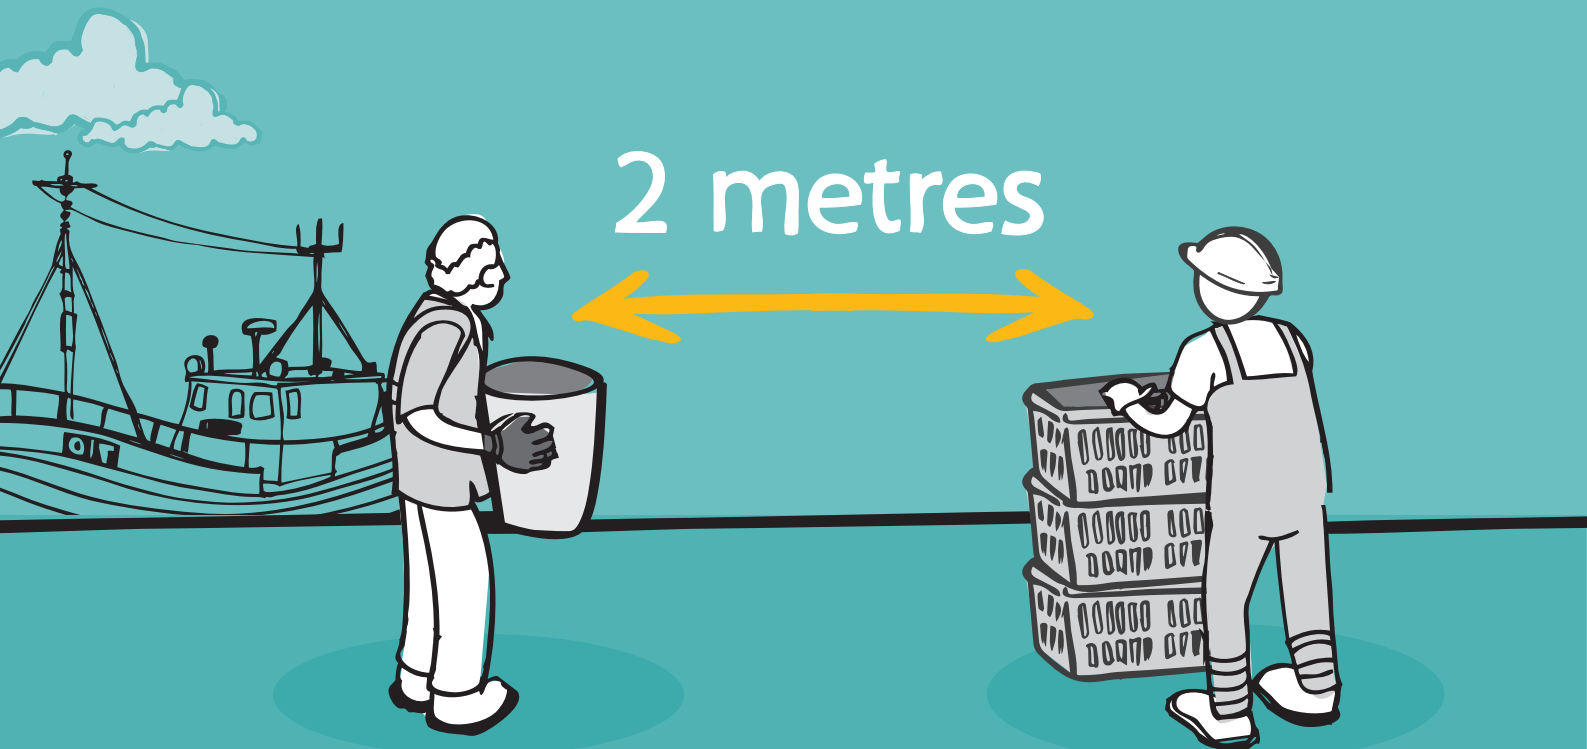

Social distancing  
saves lives

**SEAFIT**  
**PROGRAMME**

# Helping fishermen stay seafit

- If you're quayside please keep at least 2 metres away from other crews and port staff.
- Please don't shake hands as it can spread the virus.
- Keeping yourself safe will mean you keep fishing and earning.